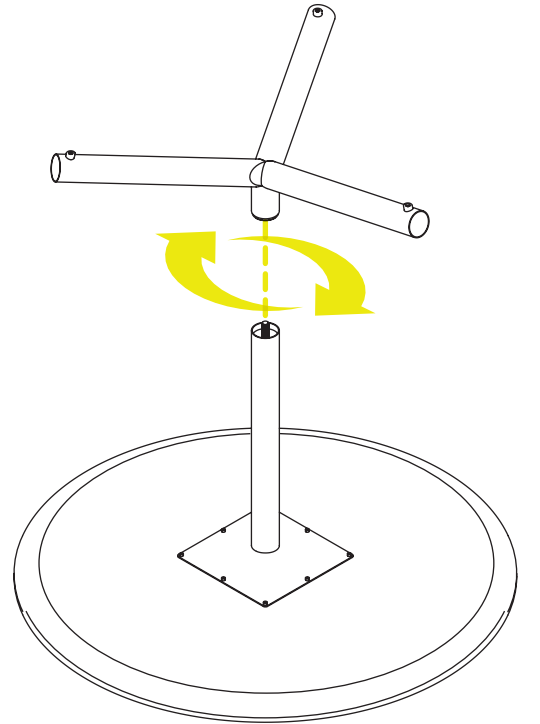

## CARE

Clean tabletop and steel base with a soft cloth or sponge using a mild detergent, such as dish soap, and warm water. Wipe completely dry with a soft cloth.

1

Assemble on carpet or protective mat

2

## PARTS